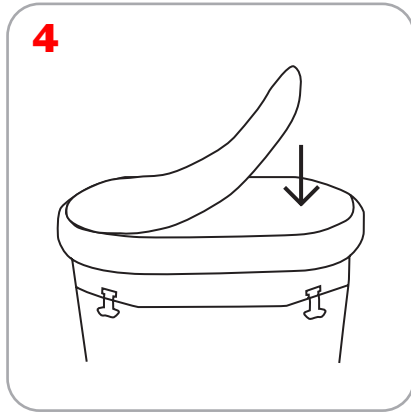

Roll Wrap

Stretch Fabric Graphic Pullover