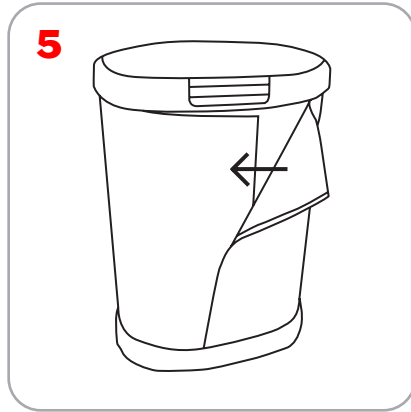

Roll Wrap

Stretch Fabric Graphic Pullover