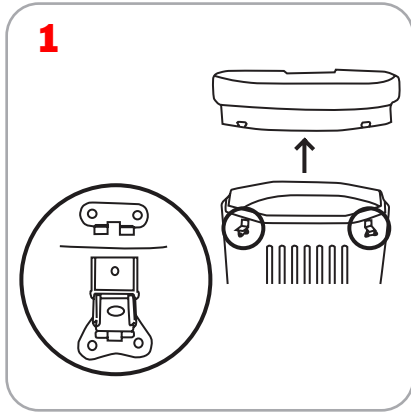

Roll Wrap

Stretch Fabric Graphic Pullover