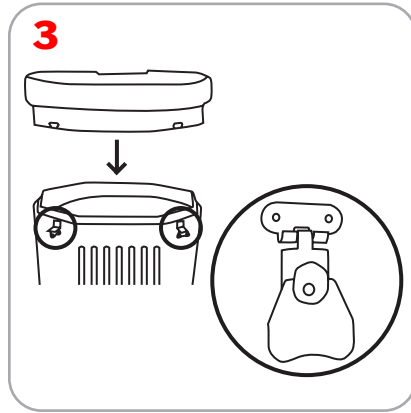

Roll Wrap

Stretch Fabric Graphic Pullover