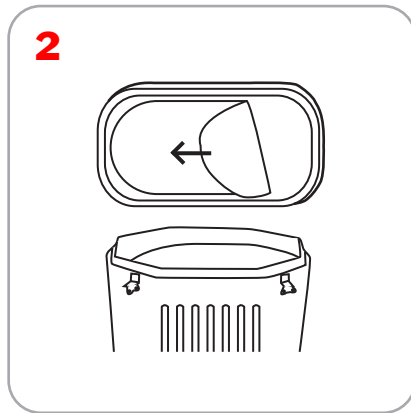

Roll Wrap

Stretch Fabric Graphic Pullover